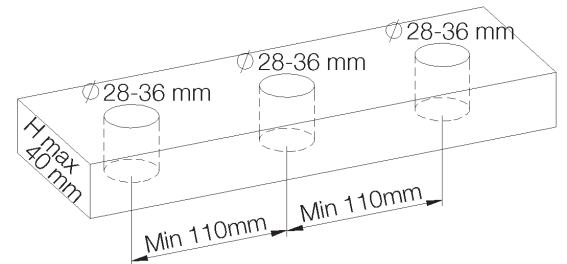

**PRODUCT TECHNICAL SHEET**

Collection : **CLIFF** Ref. : **4091.--.26**

Batterie de cuisine 3 trous, grand bec mobile 235mm  
3-gats keukenmengkraan, grote draaibare uitloop 235mm  
3-hole kitchen mixer, great swivel spout 235mm

**Picture**

**Product details**

Weight : 3,1 kg

Internal mechanism : Ceramic valve 1/4 turn

**Technical drawing**

RA1.V01