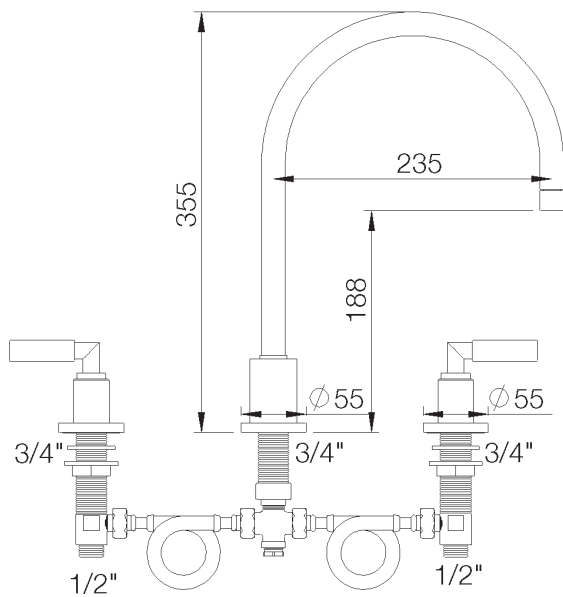

**PRODUCT TECHNICAL SHEET**

Collection : **CLIFF** Ref. : **4091.--.26**

Batterie de cuisine 3 trous, grand bec mobile 235mm  
3-gats keukenmengkraan, grote draaibare uitloop 235mm  
3-hole kitchen mixer, great swivel spout 235mm

**Picture**

**Product details**

Weight : 3,1 kg

Internal mechanism : Ceramic valve 1/4 turn

**Technical drawing**

RA1.V01